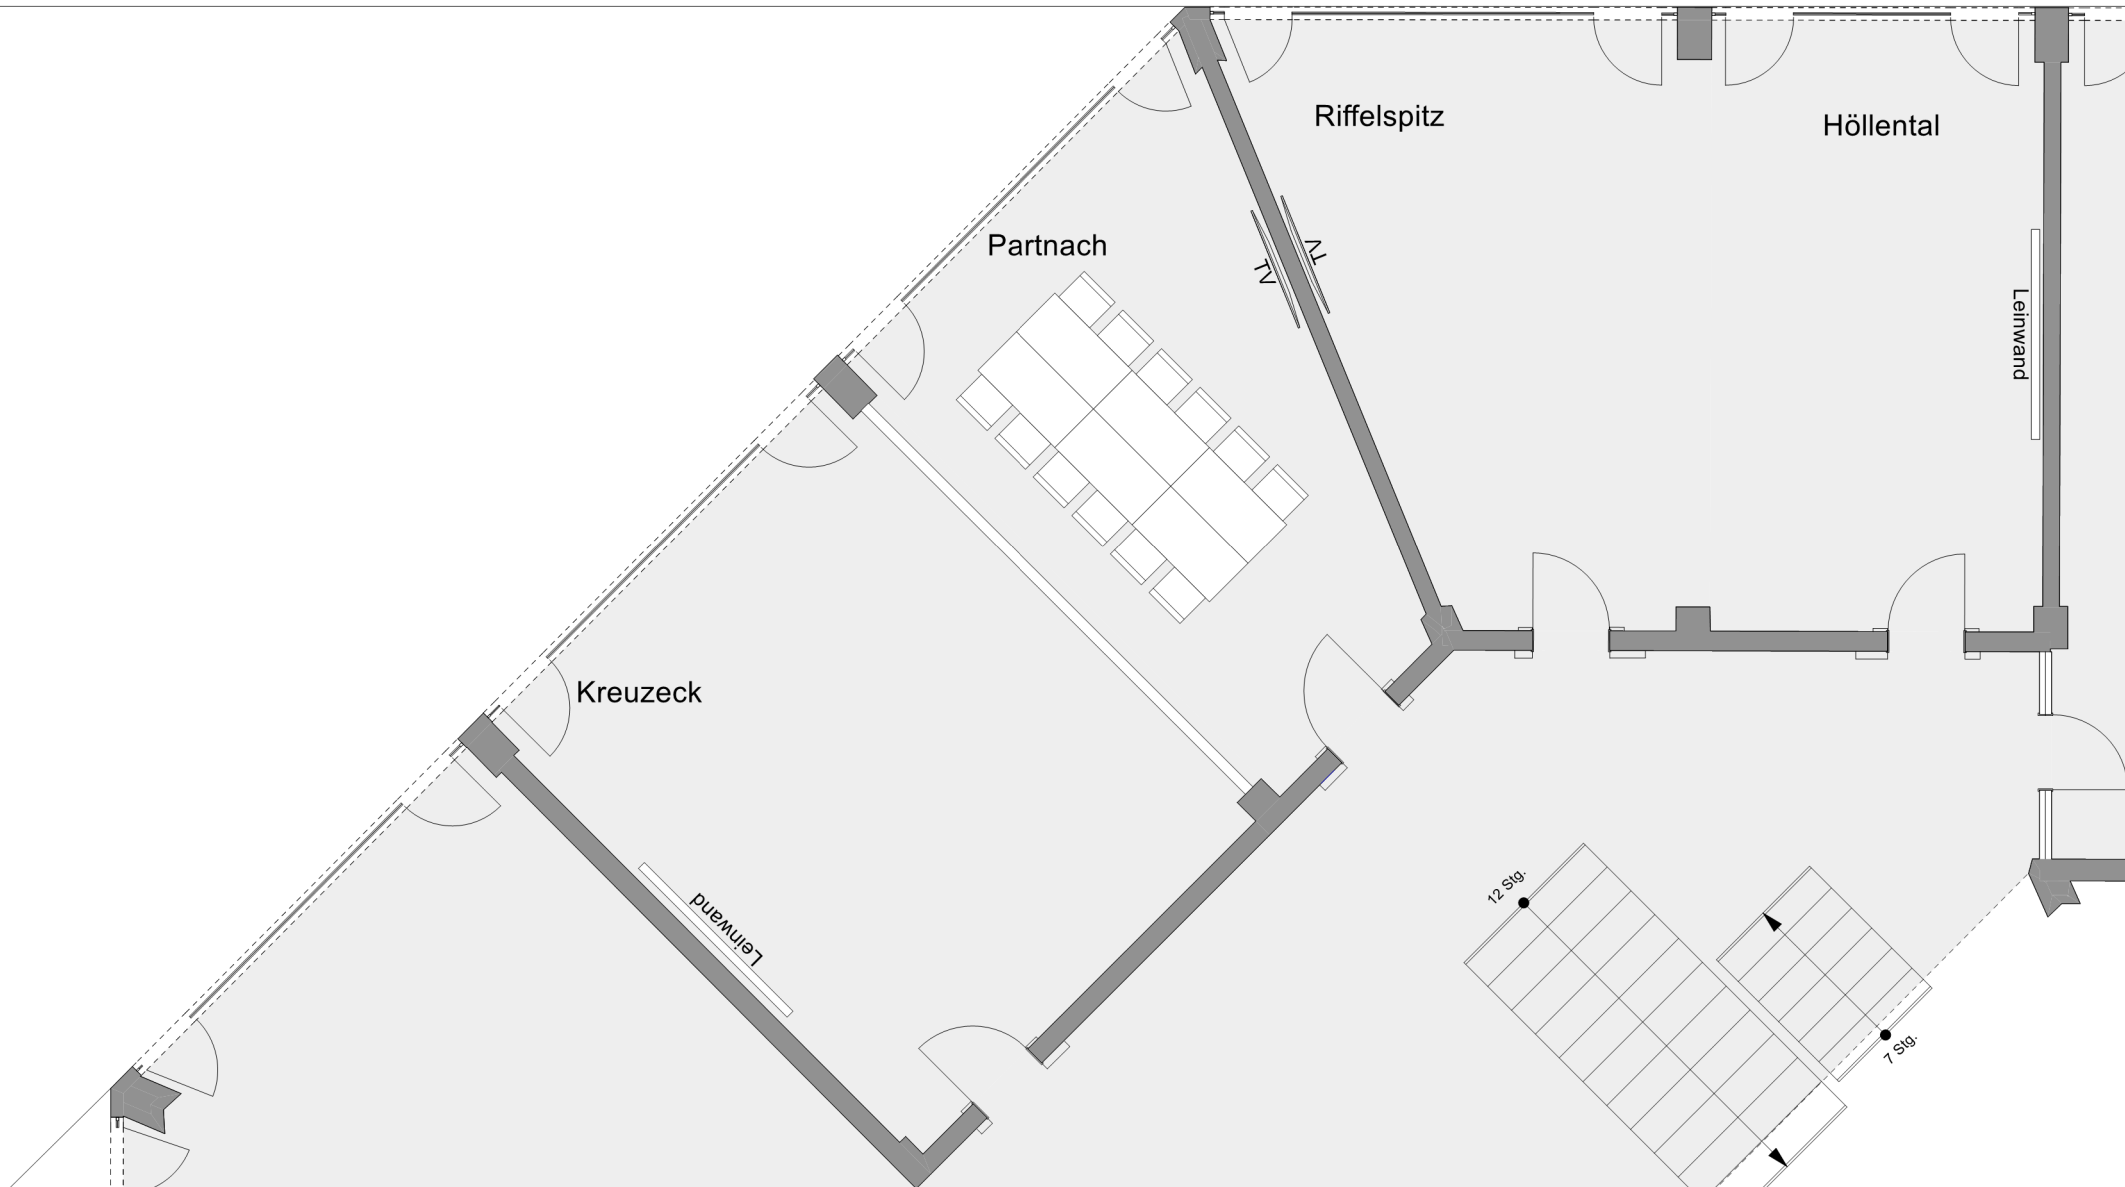

HOTEL AM BADERSEE  
ZUGSPITZDORF GRAINAU

Floor:  
Floor 1

Room:  
Partnach

Setup:  
Block

Persons:  
12 Persons

Dream away, breathe in the atmosphere, be inspired and indulge your senses.  
Welcome to Hotel am Badersee.